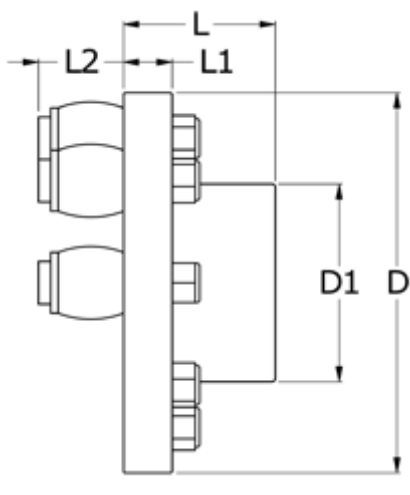

Article number: 330712502

Description: Coupling Rupex size 125  
Part 2 (incl. Bolts and rubber elements)

## Measures

---

D	= 125
D1	= 68
L	= 50
L1	= 15
L2	= 35
Max bore	= 48
Torque (N m)	= 350